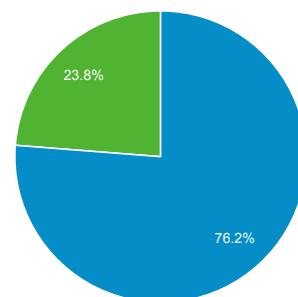

1 Jan 2014 - 31 Dec 2014

Audience Overview

All Sessions
100.00%

Overview

Sessions
20,016,017

Users
5,470,230

Page Views
70,720,837

Pages/Session
3.53

Avg. Session Duration
00:03:12

Bounce Rate
53.25%

% New Sessions
23.74%

Returning Visitor (blue) New Visitor (green)

Language	Sessions	% Sessions
1. it	8,071,675	40.33%
2. en-us	7,399,506	36.97%
3. it-it	2,511,362	12.55%
4. en-gb	526,798	2.63%
5. ru	377,689	1.89%
6. en	350,758	1.75%
7. ru-ru	327,844	1.64%
8. pl	88,657	0.44%
9. de	48,474	0.24%
10. de-de	34,699	0.17%