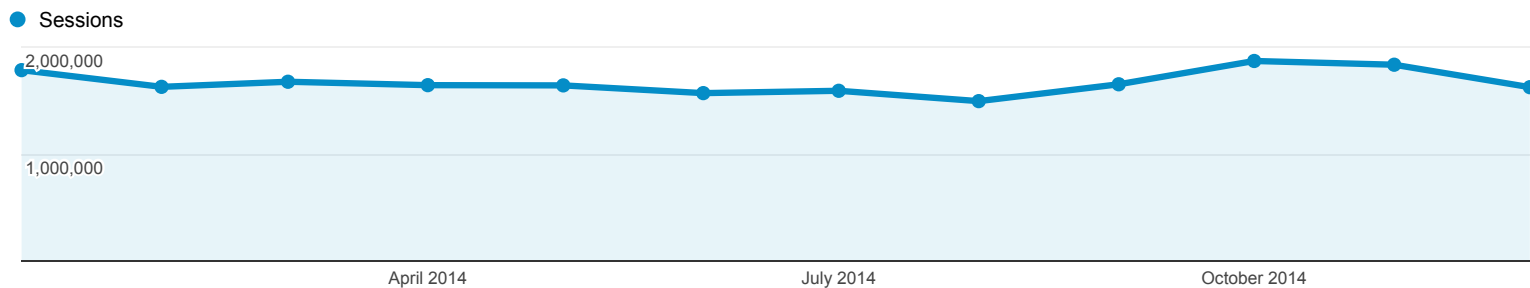

1 Jan 2014 - 31 Dec 2014

Audience Overview

All Sessions
100.00%

Overview

Sessions
20,016,017

Users
5,470,230

Page Views
70,720,837

Pages/Session
3.53

Avg. Session Duration
00:03:12

Bounce Rate
53.25%

% New Sessions
23.74%

Returning Visitor (blue) New Visitor (green)

Language	Sessions	% Sessions
1. it	8,071,675	40.33%
2. en-us	7,399,506	36.97%
3. it-it	2,511,362	12.55%
4. en-gb	526,798	2.63%
5. ru	377,689	1.89%
6. en	350,758	1.75%
7. ru-ru	327,844	1.64%
8. pl	88,657	0.44%
9. de	48,474	0.24%
10. de-de	34,699	0.17%